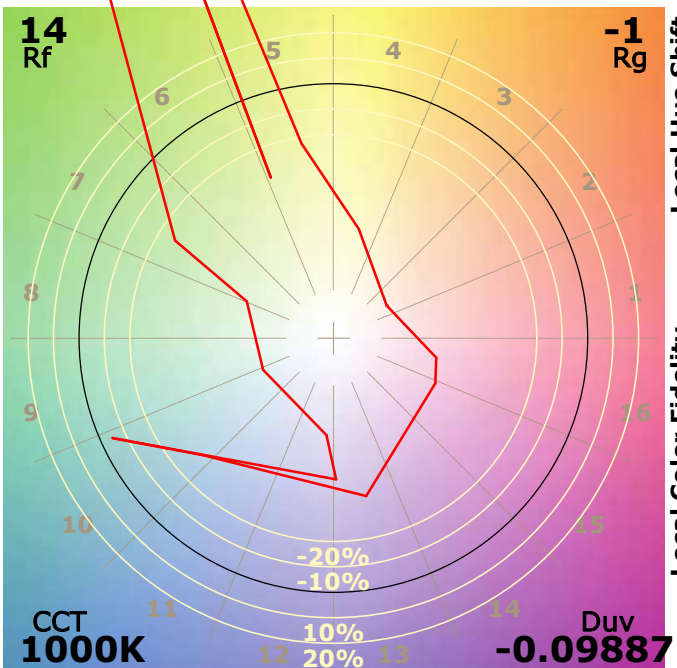

IES TM-30-18 Color Rendition Report

Product Information

Product Category: LED STRIP
Product Spec: 21059602440590
Manufacturer: TECSOLED S.L.

Product Type: LED STRIP
Product Number: 307
Buyer: TECSOLED S.L.

Condition: Tx:19.8'C, Ti:18.6'C, R.H.:60%
Test Lab: TECSOLED S.L.
Operator: JORDAN GIL DIAZ

Test Device: Inventfine CMS-2S (Plus)
Test Time: 2021-11-02 10:30:03
Inspector: