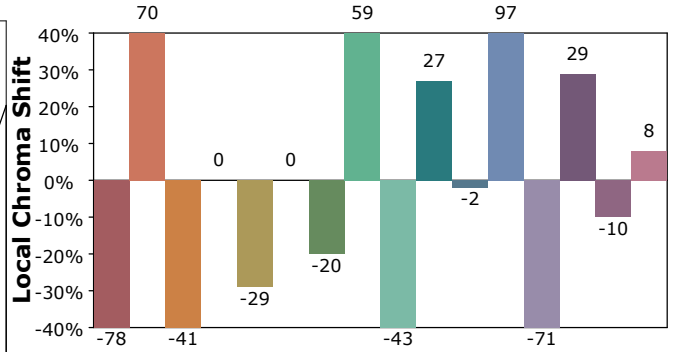

IES TM-30-18 Color Rendition Report

Product Information

Product Category: LED STRIP
Product Spec: 21059602440590
Manufacturer: TECSOLED S.L.

Product Type: LED STRIP
Product Number: 307
Buyer: TECSOLED S.L.

Condition: Tx:19.8'C, Ti:18.6'C, R.H.:60%
Test Lab: TECSOLED S.L.
Operator: JORDAN GIL DIAZ

Test Device: Inventfine CMS-2S (Plus)
Test Time: 2021-11-02 10:30:03
Inspector: