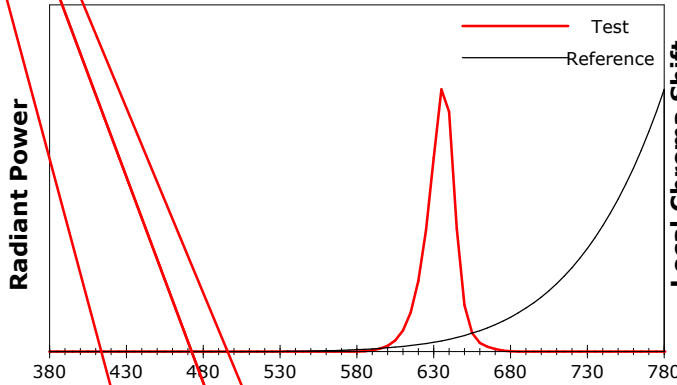

IES TM-30-18 Color Rendition Report

Product Information

Product Category: LED STRIP
Product Spec: 21059602440590
Manufacturer: TECSOLED S.L.

Product Type: LED STRIP
Product Number: 307
Buyer: TECSOLED S.L.

Condition: Tx:19.8'C, Ti:18.6'C, R.H.:60%
Test Lab: TECSOLED S.L.
Operator: JORDAN GIL DIAZ

Test Device: Inventfine CMS-2S (Plus)
Test Time: 2021-11-02 10:30:03
Inspector: