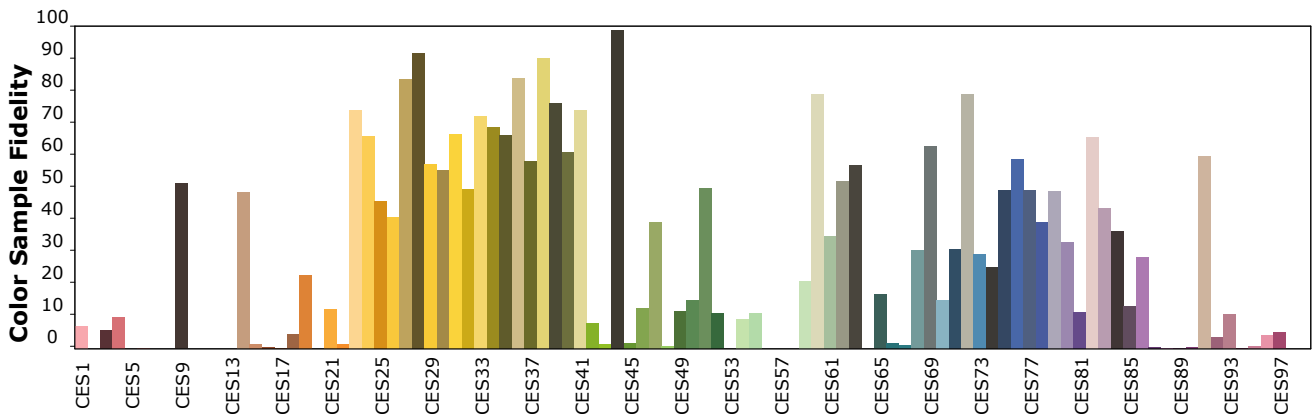

IES TM-30-18 Color Rendition Report

Product Information

Product Category: LED STRIP
Product Spec: 21059602440590
Manufacturer: TECSOLED S.L.

Product Type: LED STRIP
Product Number: 307
Buyer: TECSOLED S.L.

Condition: Tx:19.8'C, Ti:18.6'C, R.H.:60%
Test Lab: TECSOLED S.L.
Operator: JORDAN GIL DIAZ

Test Device: Inventfine CMS-2S (Plus)
Test Time: 2021-11-02 10:30:03
Inspector: