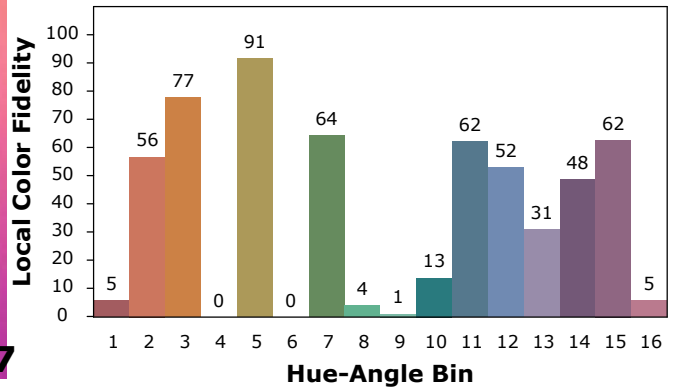

IES TM-30-18 Color Rendition Report

Product Information

Product Category: LED STRIP
Product Spec: 21059602440590
Manufacturer: TECSOLED S.L.

Product Type: LED STRIP
Product Number: 307
Buyer: TECSOLED S.L.

Condition: Tx:19.8'C, Ti:18.6'C, R.H.:60%
Test Lab: TECSOLED S.L.
Operator: JORDAN GIL DIAZ

Test Device: Inventfine CMS-2S (Plus)
Test Time: 2021-11-02 10:30:03
Inspector: