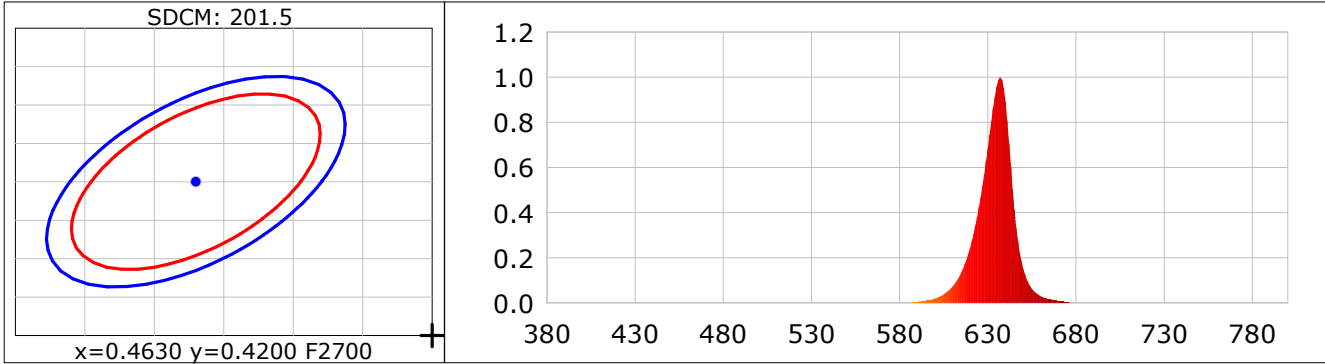

## Lightsource Test Report

**Product Infomation**

Product Category: LED STRIP	Product Type: LED STRIP
Product Spec: ARCO 1	Product Number: 307
Manufacturer: TECSOLELED S.L.	Buyer: TECSOLELED S.L.

**CIE Colorimetric Parameters**

Chromaticity coordinates:  $x=0.7032$   $y=0.2960$   $u(u')=0.5466$   $v=0.3452$   $v'=0.5177$   
 CCT:  $T_c=1000K$  ( $duv=-0.09887$ )      Color Ratio:  $R=0.981$   $G=0.019$   $B=0.000$   
 Peak Wavelength: 637.0nm      Half Bandwidth: 17.4nm  
 Dominant Wavelength: 627.2nm      Color Purity: 0.998  
 CRI:  $R_a=10.7$ ,  $avgR(1\sim14)=4.3$ ,  $avgR(1\sim15)=1.1$       TM30:  $R_f=14$ ,  $R_g=-1$   
 GAI:  $GAI\_BB\_8=4.5$ ,  $GAI\_BB\_15=3.8$ ,  $GAI\_EES=0.0$   

R1 =0	R2 =75	R3 =30	R4 =-28	R5 =1	R6 =92	R7 =-4	R8 =-81
R9 =-243	R10=69	R11=-14	R12=80	R13=25	R14=59	R15=-43	

 Color Quality Scale:  $Q_a=1.0$ ,  $Q_f=7.6$ ,  $Q_p=0.6$ ,  $Q_g=2.3$   

Q1 =4	Q2 =16	Q3 =9	Q4 =5	Q5 =3	Q6 =2	Q7 =2	Q8 =9
Q9 =13	Q10=5	Q11=0	Q12=0	Q13=0	Q14=0	Q15=0	

**Photometric Parameters**

Luminous Flux: 457.85 lm	Efficiency: 34.65 lm/W	Radiant Power: 2.801 W
Total mains efficacy: 32.09 lm/W	Energy Efficiency Class: G (EU 2019/2015)	

**Electric Parameters**

Voltage: 24.000V	Current: 0.5506A	Power: 13.21W
Power Factor: 1.0000	Frequency: 0.00Hz	